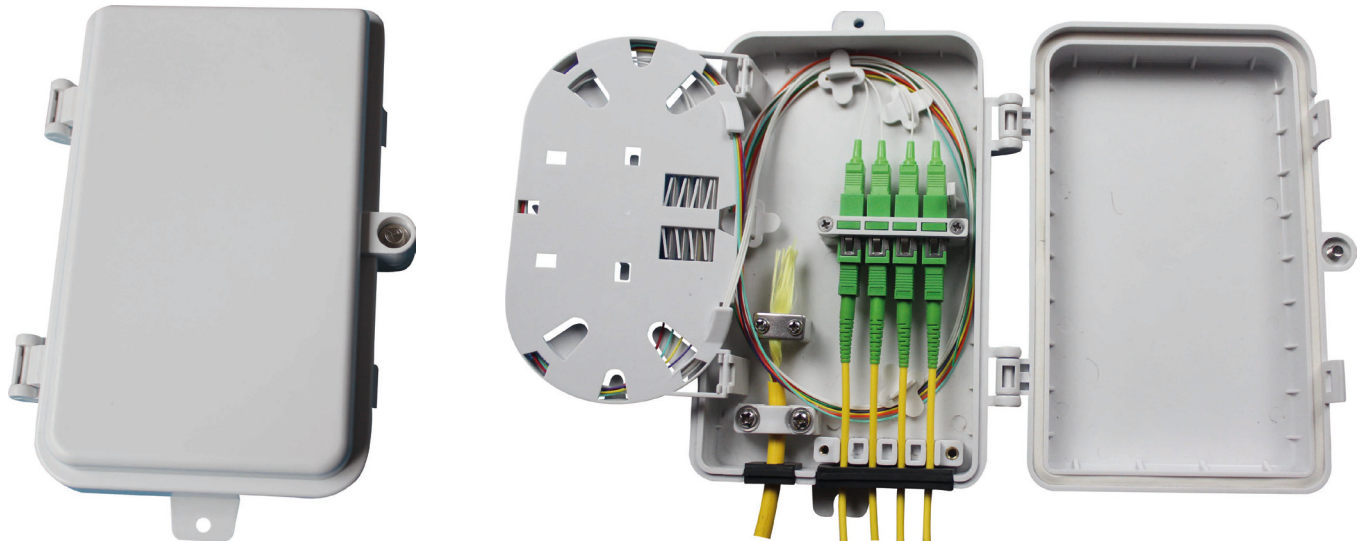

TB-X04

- Can hold 1x4 PLC splitter
- Up to 4 drop cable
- Up to 4 SC adaptors
- 1 inlet port(for cables with max diameter 8mm)
- 4 outlet ports
- Wall mounting
- Protection class: IP 55
- ROHS compliance
- Dimensions: 210mmx140mmx40mm
- Re-usable
- UV resistant and weather proof
- ROHS compliance

Specifications

Product Code	Dimensions	Number of entry exit ports	PLC Splitter	Protection Class	Adaptor Capacity
ALF-TB-X04	210x140x40 mm	1 inlet port (for cables with max diameter 8 mm) 4 outlet ports	1x4 Splitter	IP55	4 SC Simplex Adaptors