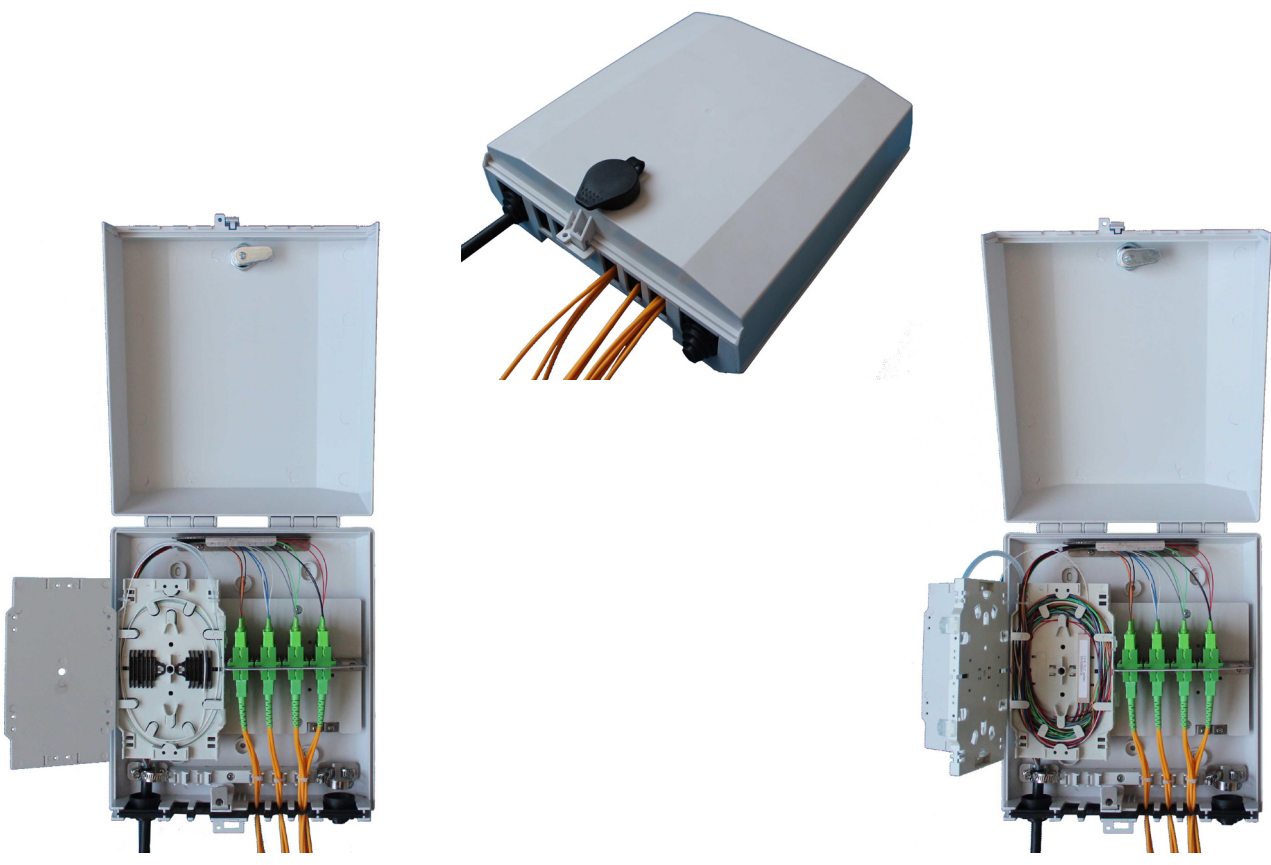

**TB-V24A**

- Outdoor use, Safety lock
- Designed for Wall mount applications
- Available only for SC adaptors (up to 24 Simplex SC adaptors)
- Accepts loose tube, distribution cables
- Bend radius protection
- Rugged and durable construction for long term reliability (UV resistance)
- Resistance to vibration and shock
- Door with secure mechanism
- Design for small and medium volumes of fiber optic cables
- Whole front operation
- Convenient for expansion of capacity
- Re-usable
- Sheath retention & central strength member termination system included
- ROHS compliance

**Specifications**

Product Code	Dimensions	Number of entry exit ports	Splice Capacity	PLC Splitter	Adapter Capacity
ALF-TB-V24A	272.5x235x84.5 mm	2 inlet cable ports (for cables with max diameter 24.5 mm)	48 Splices (4x12 Splices)	1x8, 1x16 PLC Splitter	24 SC Simplex Adapter